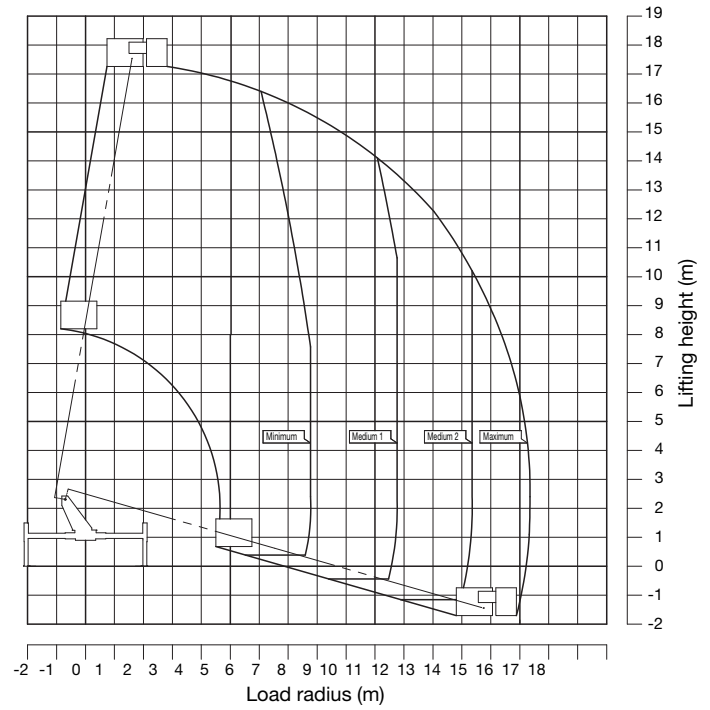

## WORKING RANGE

Loading capacity 100 kg (Maximum 150 kg)

Max. basket loading capacity: 200 kg or 2 persons  
Loading capacity 200 kg

**TADANO LTD.** (International Sales Division)  
4-12, Kamezawa 2-chome, Sumida-ku Tokyo 130-0014, Japan  
Phone: +81-3-3621-7750 Fax: +81-3-3621-7785  
www.tadano.com E-mail: info@tadano.com