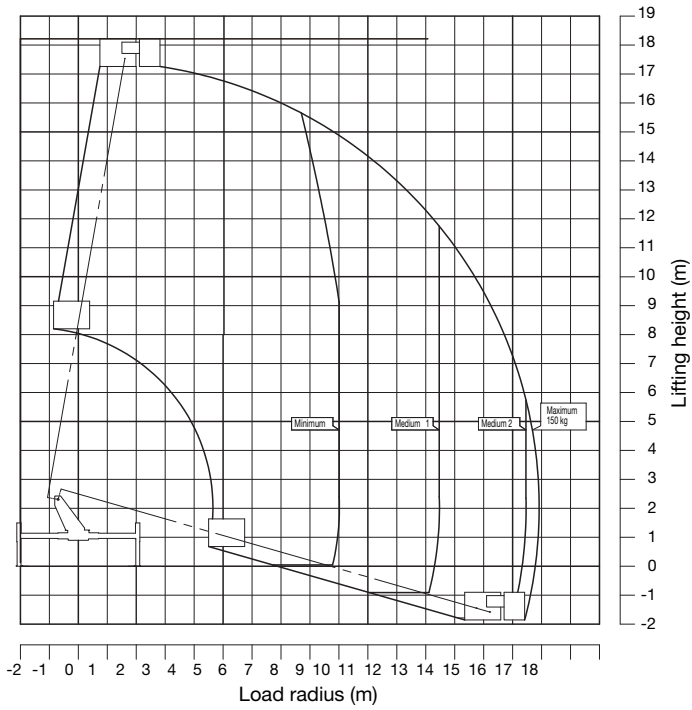

## WORKING RANGE

Loading capacity 100 kg (Maximum 150 kg)

Max. basket loading capacity: 200 kg or 2 persons  
Loading capacity 200 kg

**TADANO LTD.** (International Sales Division)  
4-12, Kamezawa 2-chome, Sumida-ku Tokyo 130-0014, Japan  
Phone: +81-3-3621-7750 Fax: +81-3-3621-7785  
www.tadano.com E-mail: info@tadano.com