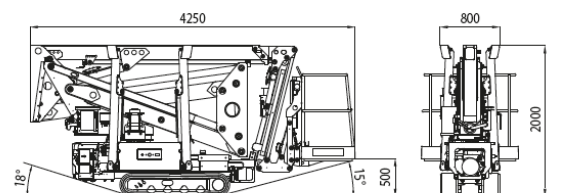

TRACCESS 170

PERFORMANCE

Working height	17 m
Platform height	15 m
Working outreach	7,5 m
Capacity	200 kg
Basket dim.	1300x700x1100 mm
Closed dimensions (transit)	4250x800x2000 mm
Unit weight	2050 kg

PLATFORM DIMENSIONS