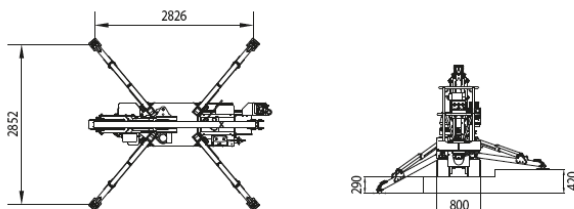

STABILIZATION